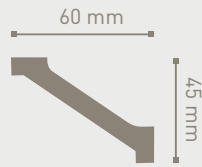

WT1
Wallstyl®