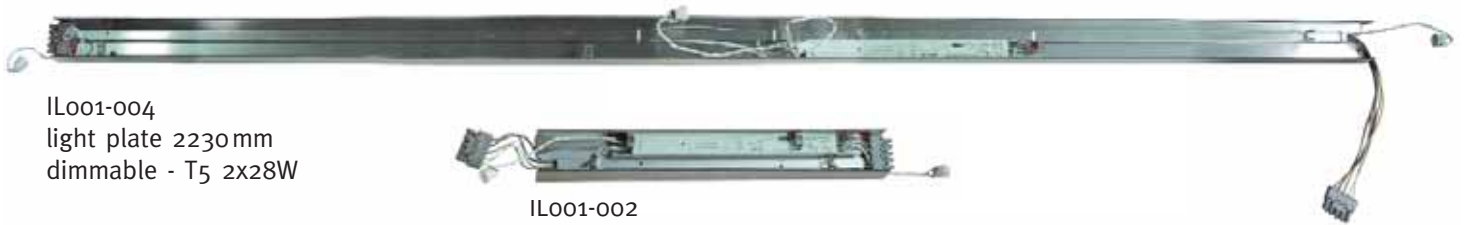

- ORAC Decor C902:** The diagram shows a cross-section with dimensions: 10 cm for the top width, 8.3 cm for the depth of the light plate, and 5 cm for the bottom width. The photograph shows a recessed ceiling light fixture.
- ORAC Myline C357:** The diagram shows a cross-section with dimensions: 15 à 20 cm for the total depth, 7.3 cm for the bottom width, and 11 cm for the depth of the light plate. The photograph shows a recessed ceiling light fixture.
- ORAC Myline C358:** The diagram shows a cross-section with dimensions: 15 à 20 cm for the total depth, 7.3 cm for the bottom width, and 14 cm for the depth of the light plate. The photograph shows a recessed ceiling light fixture.

IL001-004
light plate 2230 mm
dimmable - T5 2x28W

IL001-002
light plate 550 mm
dimmable - T5 1x14W

technical information in
USER MANUAL and on
www.oracdecor.com.
lamps not supplied by ORAC.

IL000-001: 5 x plexi cover for C357, 100 cm
IL000-002: 5 x plexi cover for C358, 100 cm

ADHESIVES

IL003 LED

IL003-001
set of 5 LED inserts, 1W
Ø4cm x 9mm + convertor

IL003-002
power converter
max 40 units

IL003-003
extension cable
5 x (1+2+3m)

IL003-004
multi-connector
5 x Y-connector

IL003 in SX18