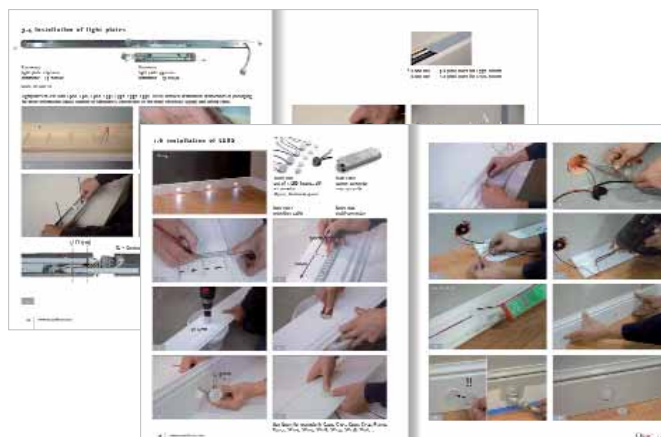

USER MANUAL

Ref.: MP011
15x18cm, 24 pages
full color pictures / english

FX200
310 ml
± 150 m

FX210
80 ml
± 40 m

DecoFix Extra

Joint adhesive